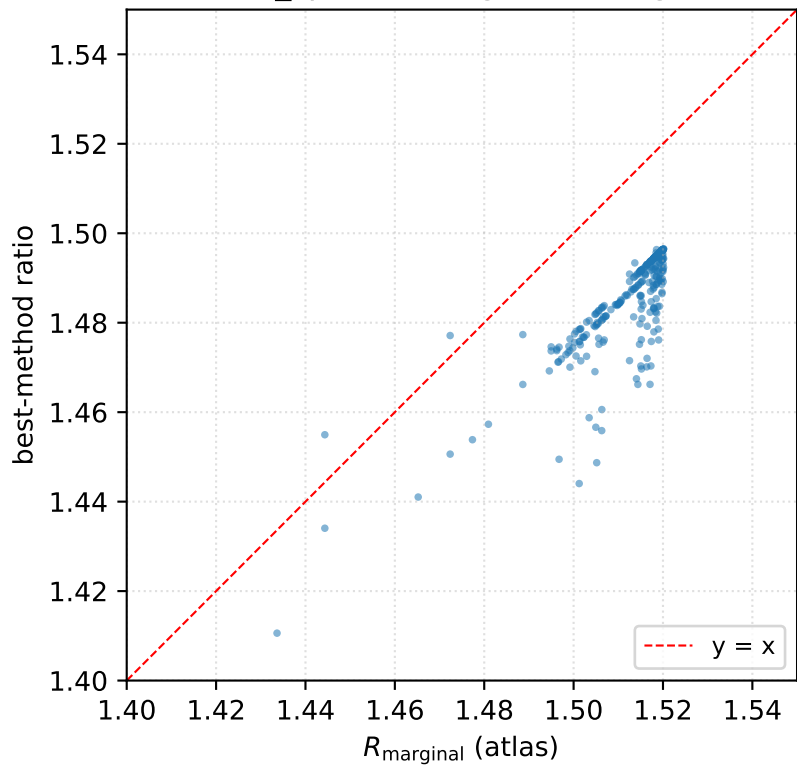

bf16: bf16_split vs marginal ceiling (n=290)

Q4_K: qb_k4 vs marginal ceiling (n=530)